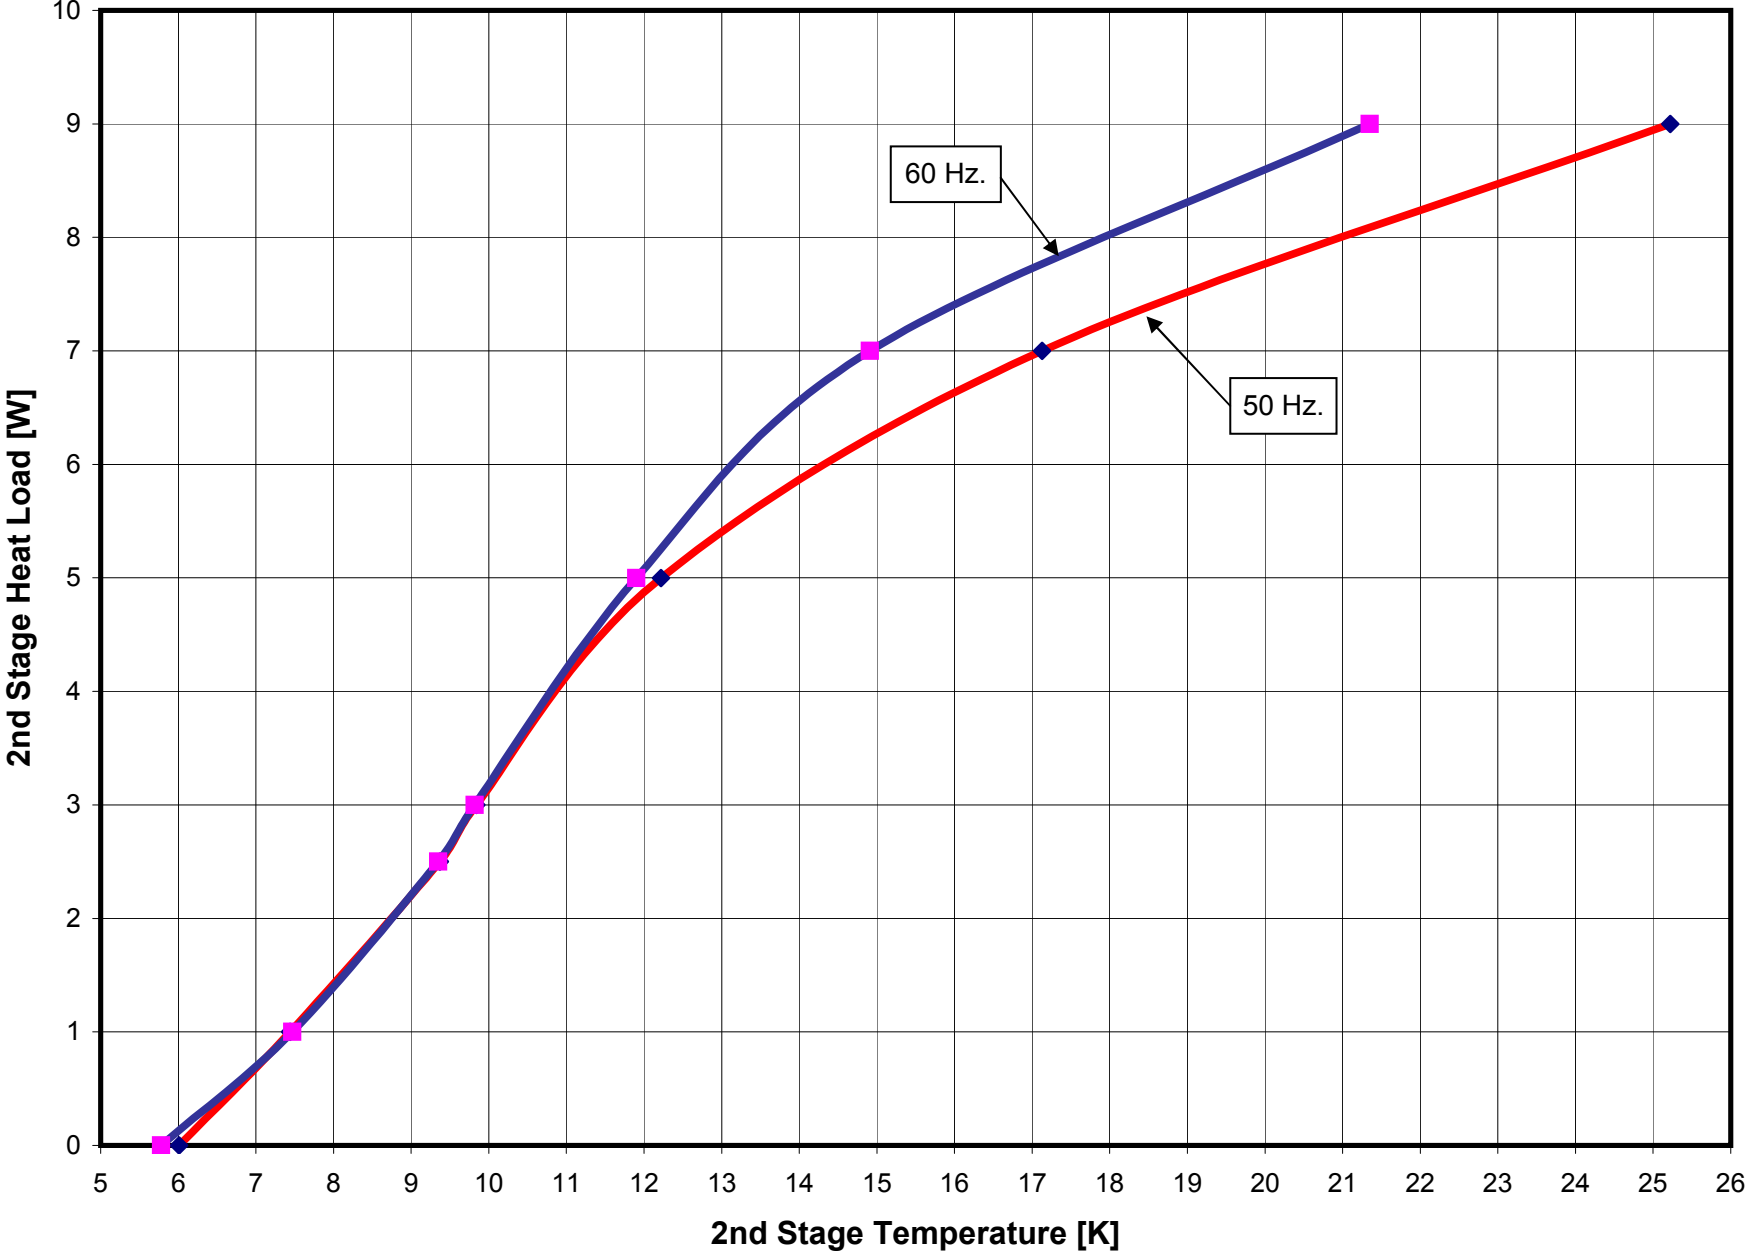

Capacity Map of CH-204S-N Lab Cold Head at 50Hz. & 60Hz.

HC-4E1 Compressor
with 1/2" x 10ft. Flex Gas Lines

EP275 psig