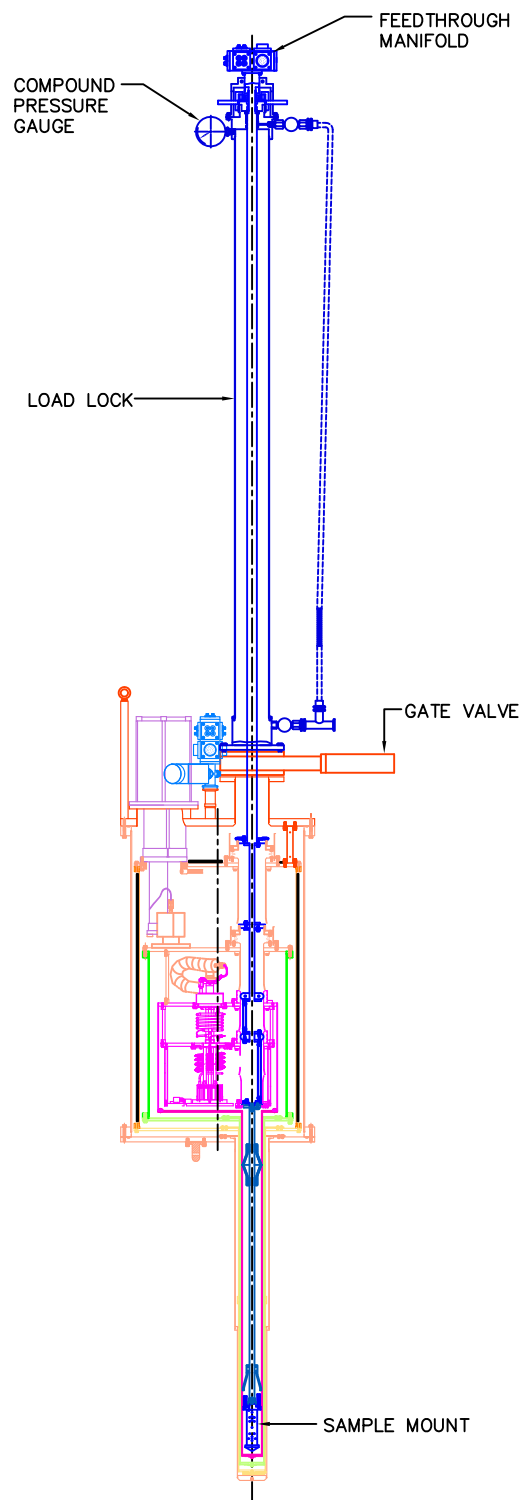

REVISIONS		
LTR	DESCRIPTION	DATE

JANIS MODEL JDRY-500-TLSV TOP-LOADING
 CRYOGEN DILUTION REFRIGERATOR WITH
 SAMPLE IN VACUUM