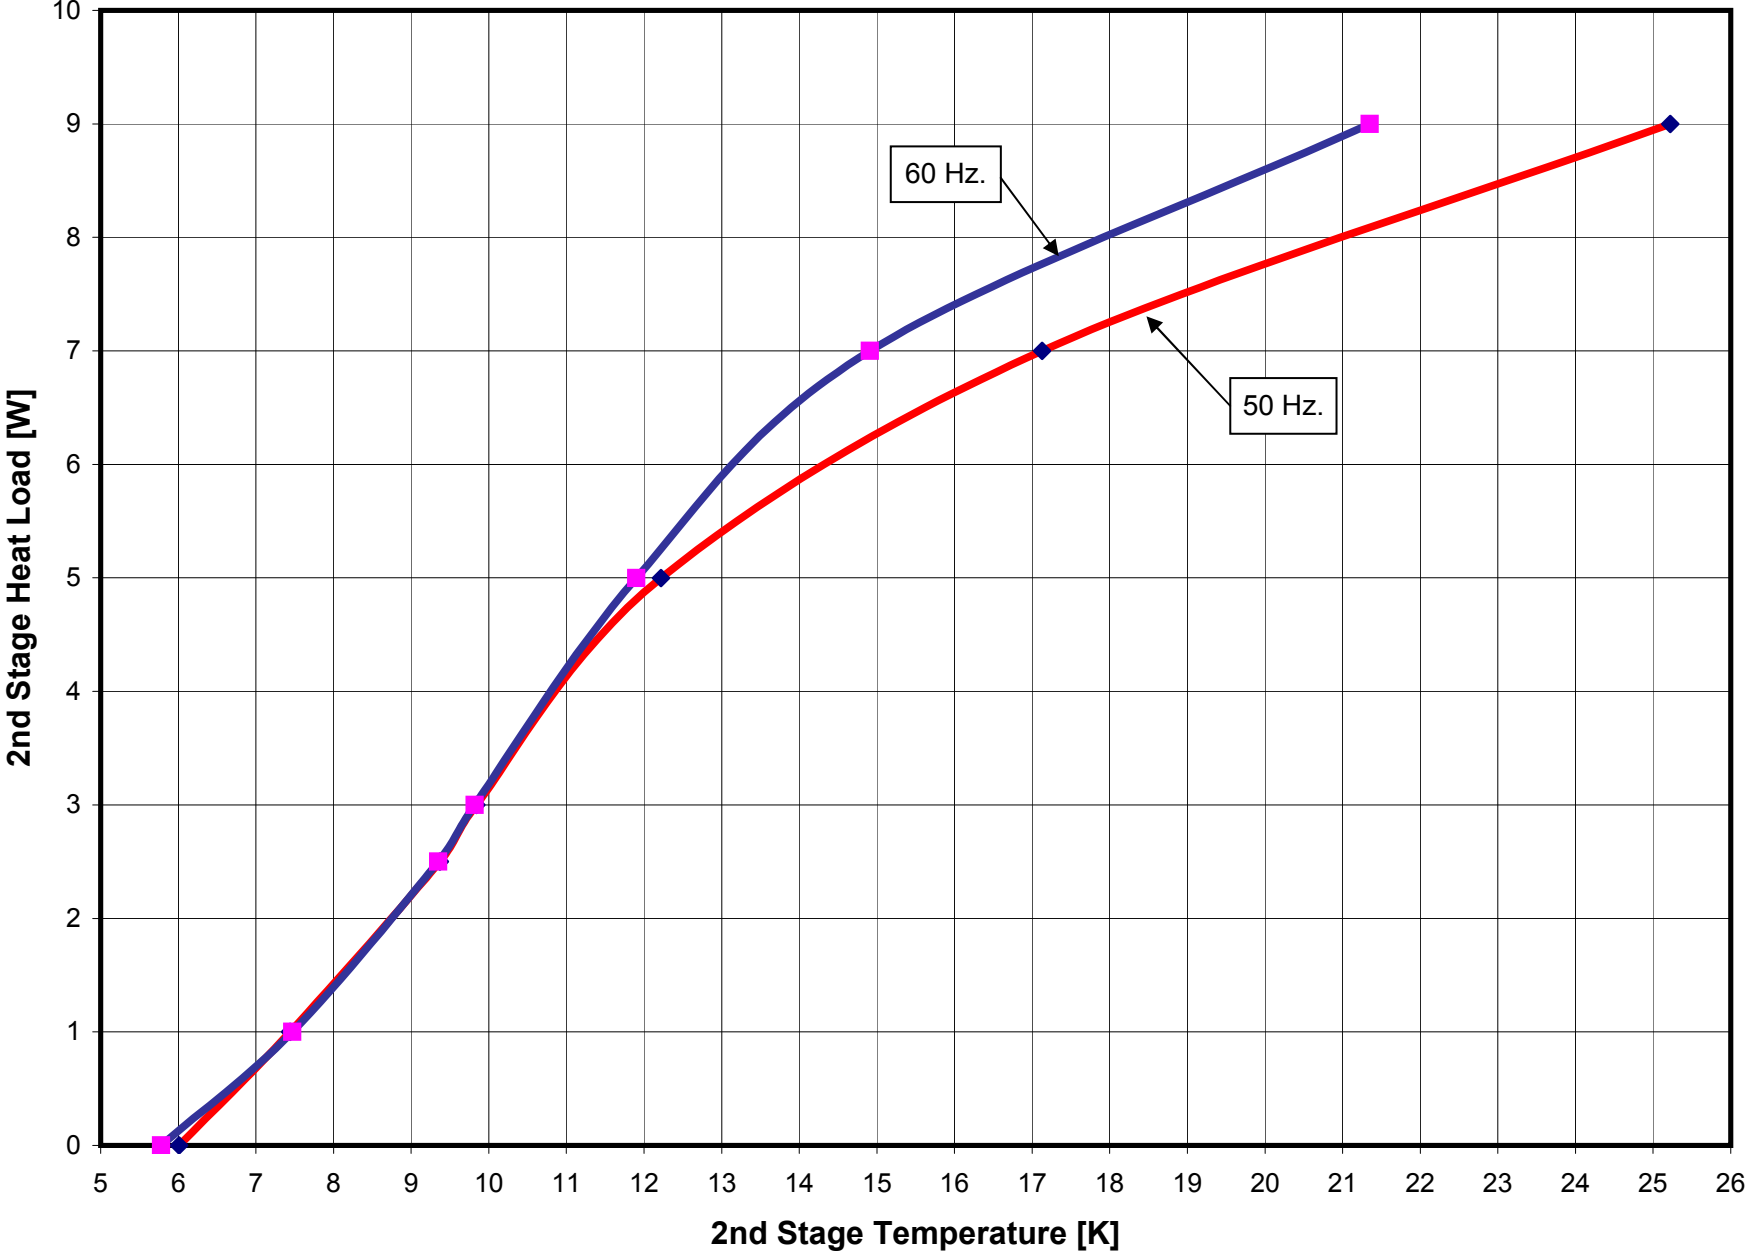

# Capacity Map of CH-204S-N Lab Cold Head at 50Hz. & 60Hz.

HC-4E1 Compressor  
with 1/2" x 10ft. Flex Gas Lines

EP275 psig