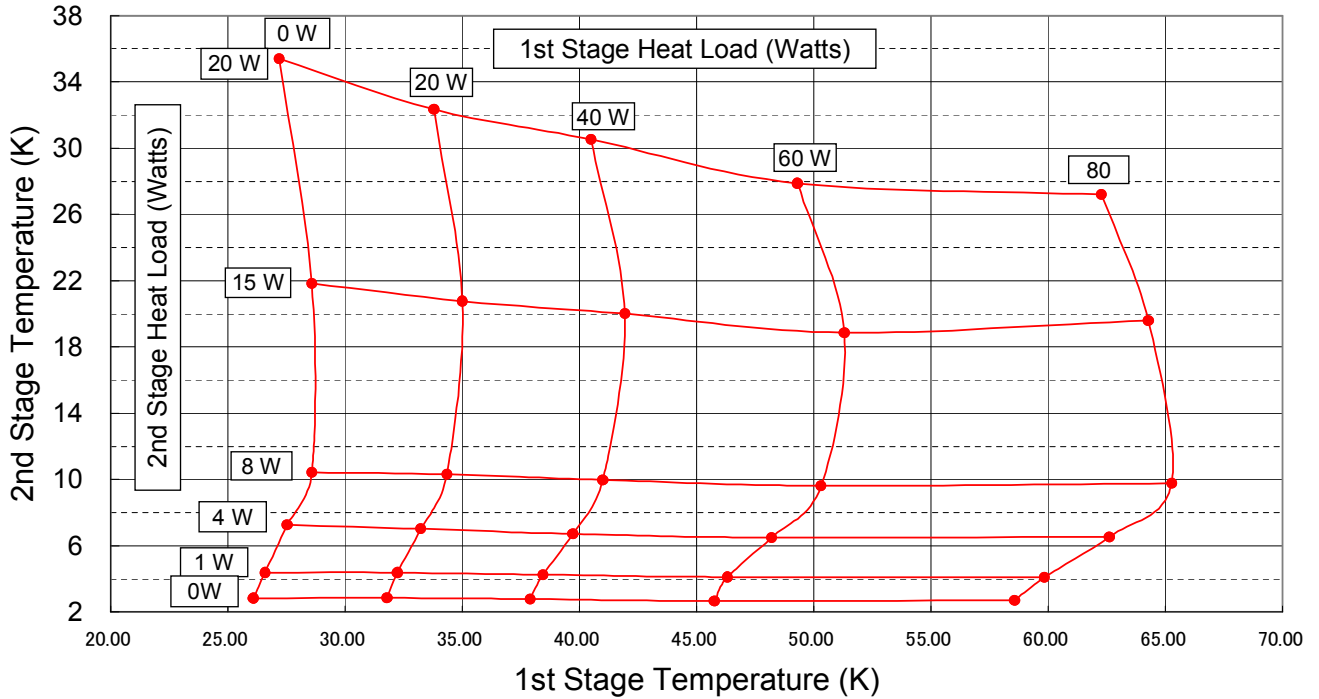

View A

View B

View C

COLD HEAD UNIT

TYPICAL REFRIGERATION CAPACITY*

*Reference data for new condition

RDK-408D2 Typical Load Map (60Hz)

RDK-408D2 Typical Load Map (50Hz)