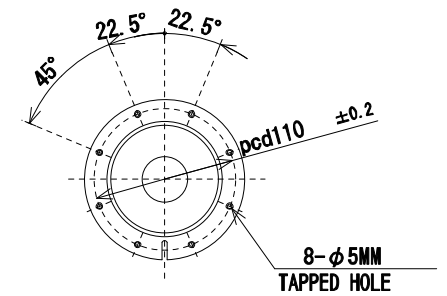

View A

View B

View C

COLD HEAD UNIT

TYPICAL REFRIGERATION CAPACITY*

*Reference data for new condition

RDK-408D2 Typical Load Map (60Hz)

RDK-408D2 Typical Load Map (50Hz)