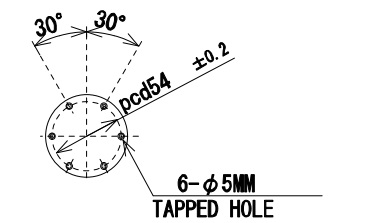

View A

View B

View C

COLD HEAD UNIT

TYPICAL REFRIGERATION CAPACITY*

*Reference data for new condition

RDK-408D2 Typical Load Map (60Hz)

RDK-408D2 Typical Load Map (50Hz)