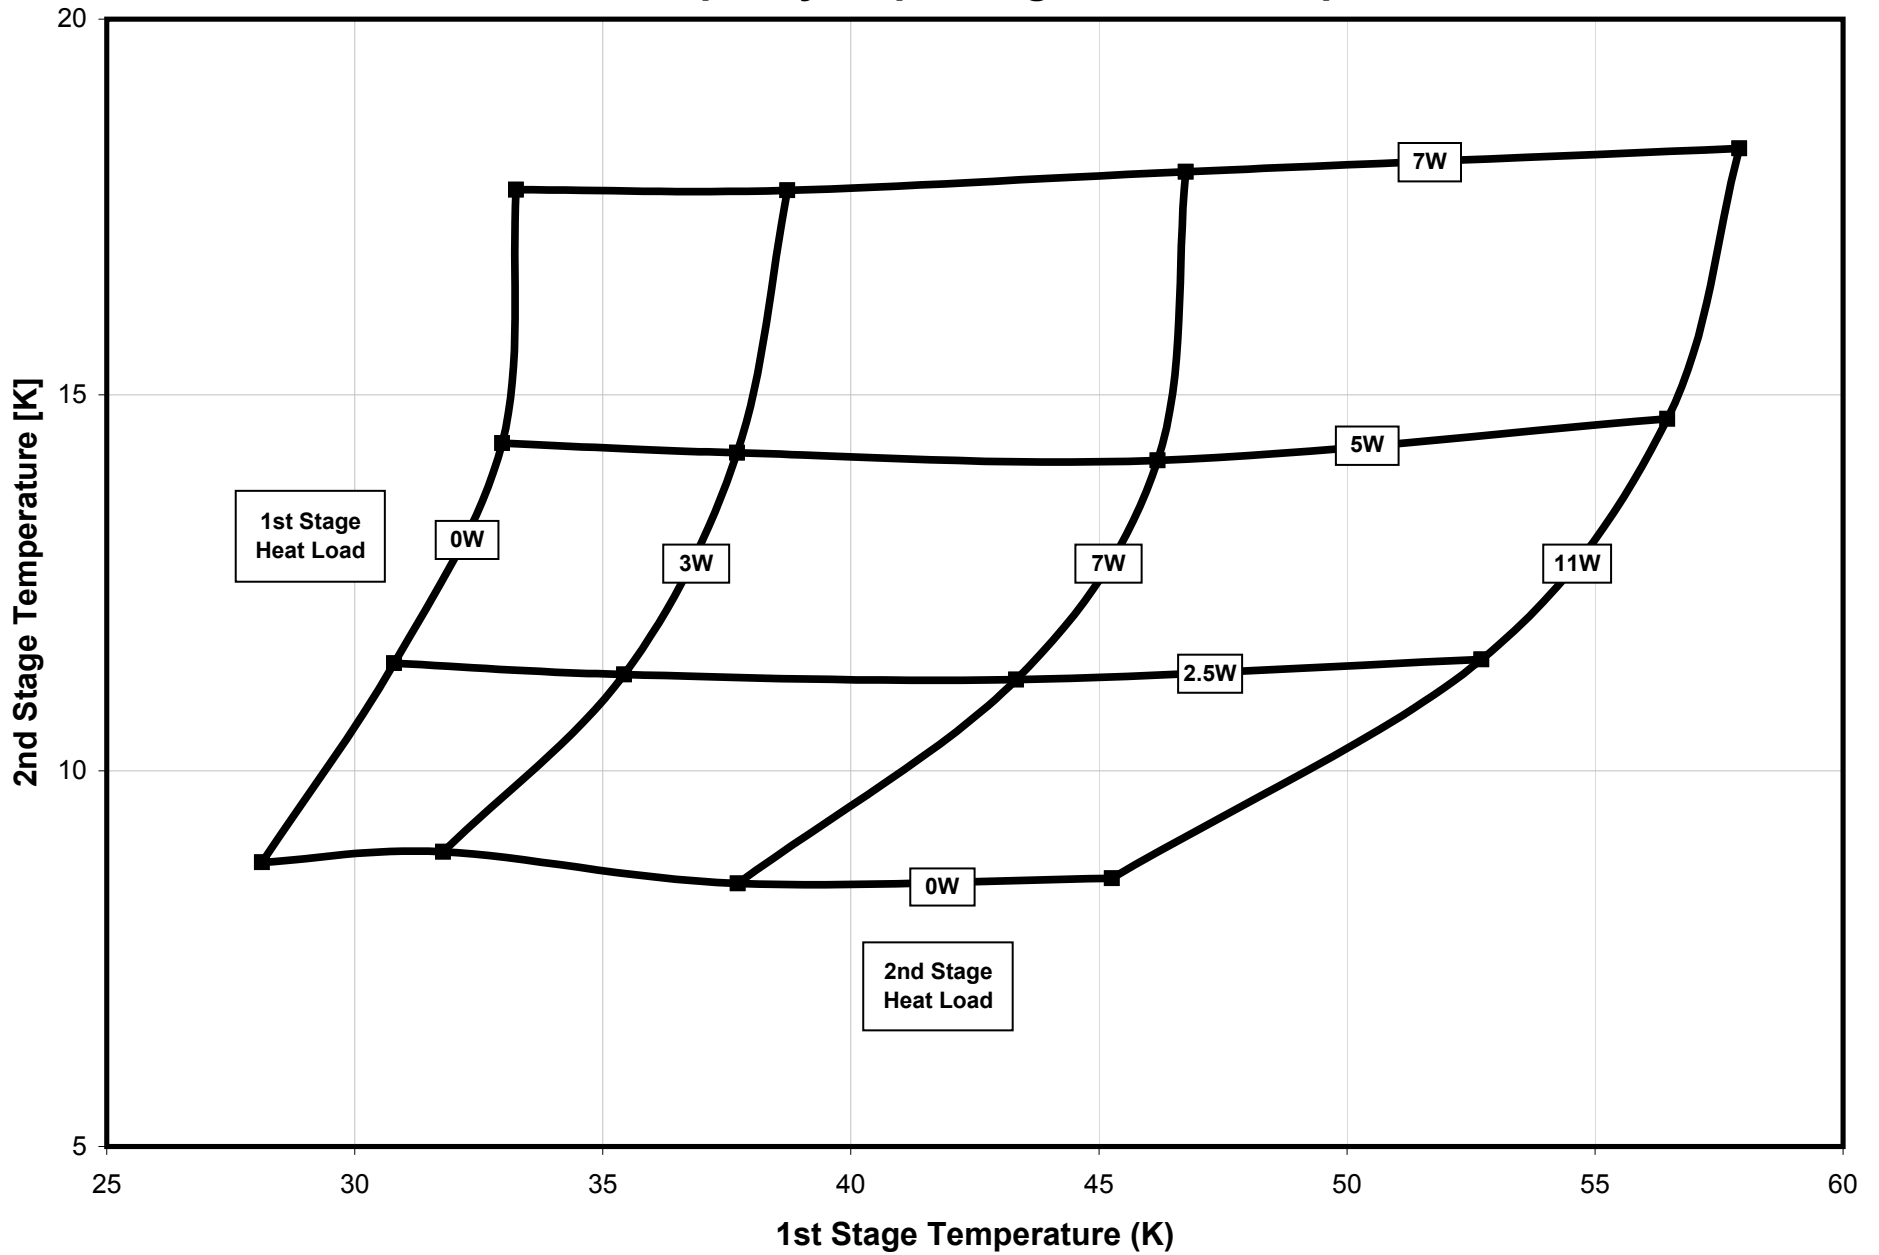

CH204S Cold Head Capacity Map Using HC-4E1 Compressor at 50 Hz

CH204S Cold Head Capacity Map Using HC-4E1 Compressor at 60 Hz.